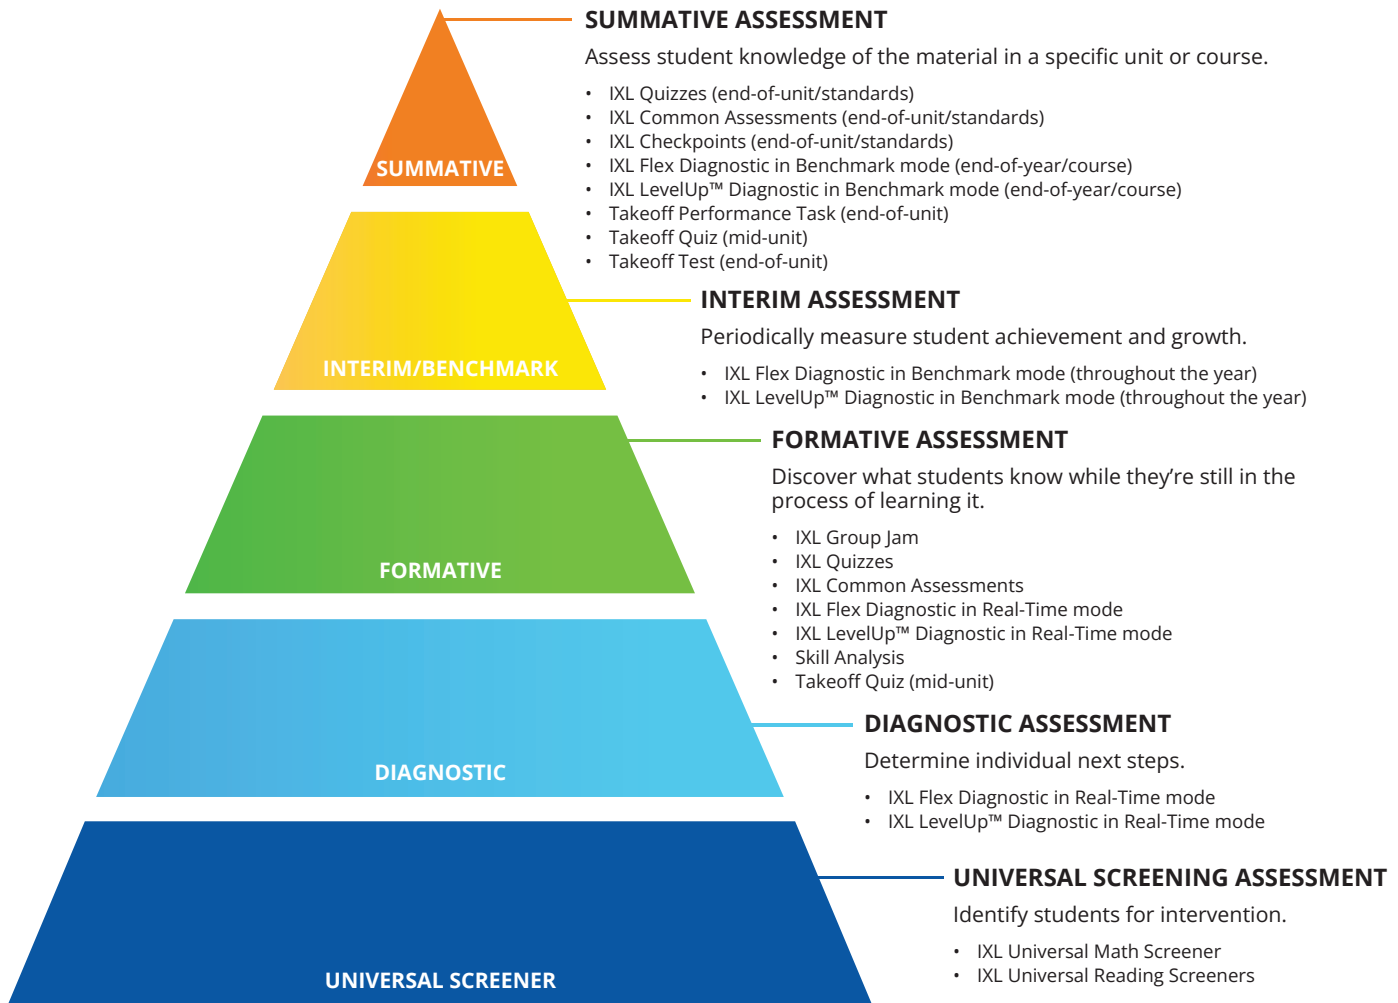

The IXL Assessment Suite is the only unified assessment-and-learning solution that enables students to move seamlessly from assessment back into meaningful instruction. Paired with thousands of instructional resources and actionable analytics, IXL's all-inclusive platform offers everything you need to help students succeed.

Each component is designed to work together seamlessly to give educators the tools and insights they need to maximize learning for every single student.